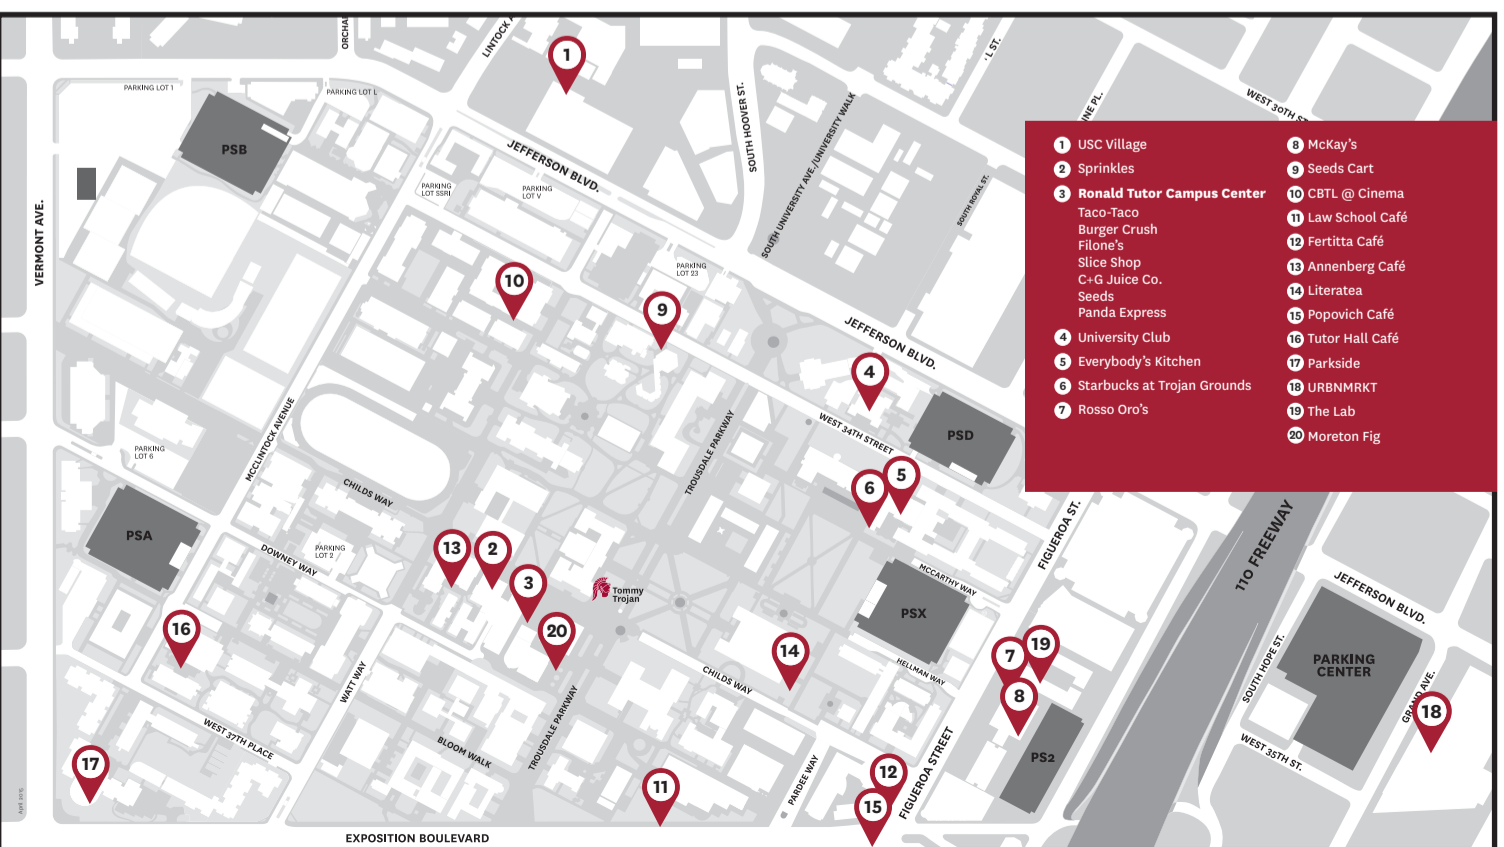

DINE ON!

SUMMER 2023 | UPC

	MON	TUE	WED	THU	FRI	SAT	SUN
RTCC	BURGER CRUSH			CLOSED			
	FILONE'S			CLOSED			
	SLICE SHOP			CLOSED			
	C+G JUICE CO.	9AM-3PM					CLOSED
	TACO-TACO			CLOSED			
	PANDA EXPRESS	10:30AM-4PM					CLOSED
	SEEDS MARKETPLACE	8AM-5PM					CLOSED

	MON	TUE	WED	THU	FRI	SAT	SUN
CAFÉS	TUTOR HALL CAFÉ			CLOSED			
	CAFÉ ANNENBERG	8AM-2PM					CLOSED
	FERTITTA CAFÉ			CLOSED			
	POPOVICH CAFÉ			CLOSED			
	LAW CAFÉ			CLOSED			
	LITERATEA			CLOSED			
	STARBUCKS @TROJAN GROUNDS	7AM-5PM					7AM-3PM
	CBTL @ CINEMA	7AM-3PM					CLOSED
	URBNMRKT	8AM-3PM					CLOSED

	MON	TUE	WED	THU	FRI	SAT	SUN
DINING HALLS	USC VILLAGE			CLOSED			
	EVERYBODY'S KITCHEN	7AM-8PM					
	<i>*CLOSED 5/11-6/9, SUMMER HOURS BEGIN 6/10</i>						
PARKSIDE				CLOSED			

	MON	TUE	WED	THU	FRI	SAT	SUN	
RESTAURANTS	MCKAY'S	6:30AM-10PM						
	UNIVERSITY CLUB	11:30AM-2:30PM					CLOSED	
	THE LAB	CLOSED	3PM-9PM					CLOSED
	MORETON FIG	11:30AM-2:30PM					CLOSED	
	ROSSO ORO'S	11AM-8PM					CLOSED	

**HOURS MAY VARY FOR HOLIDAYS AND SPECIAL EVENTS.*

DINE ON!

SUMMER 2023 | HSC

	MON	TUE	WED	THU	FRI	SAT	SUN	
QUICK SERVICE RESTAURANTS	STARBUCKS					6:30AM-3PM		CLOSED
	TACO-TACO					10:30AM-3PM		CLOSED
	PANDA EXPRESS					10AM-3PM		CLOSED
	PLAZA MARKETPLACE					7AM-3PM		CLOSED
	THE EDMONDSON					11AM-2PM		CLOSED