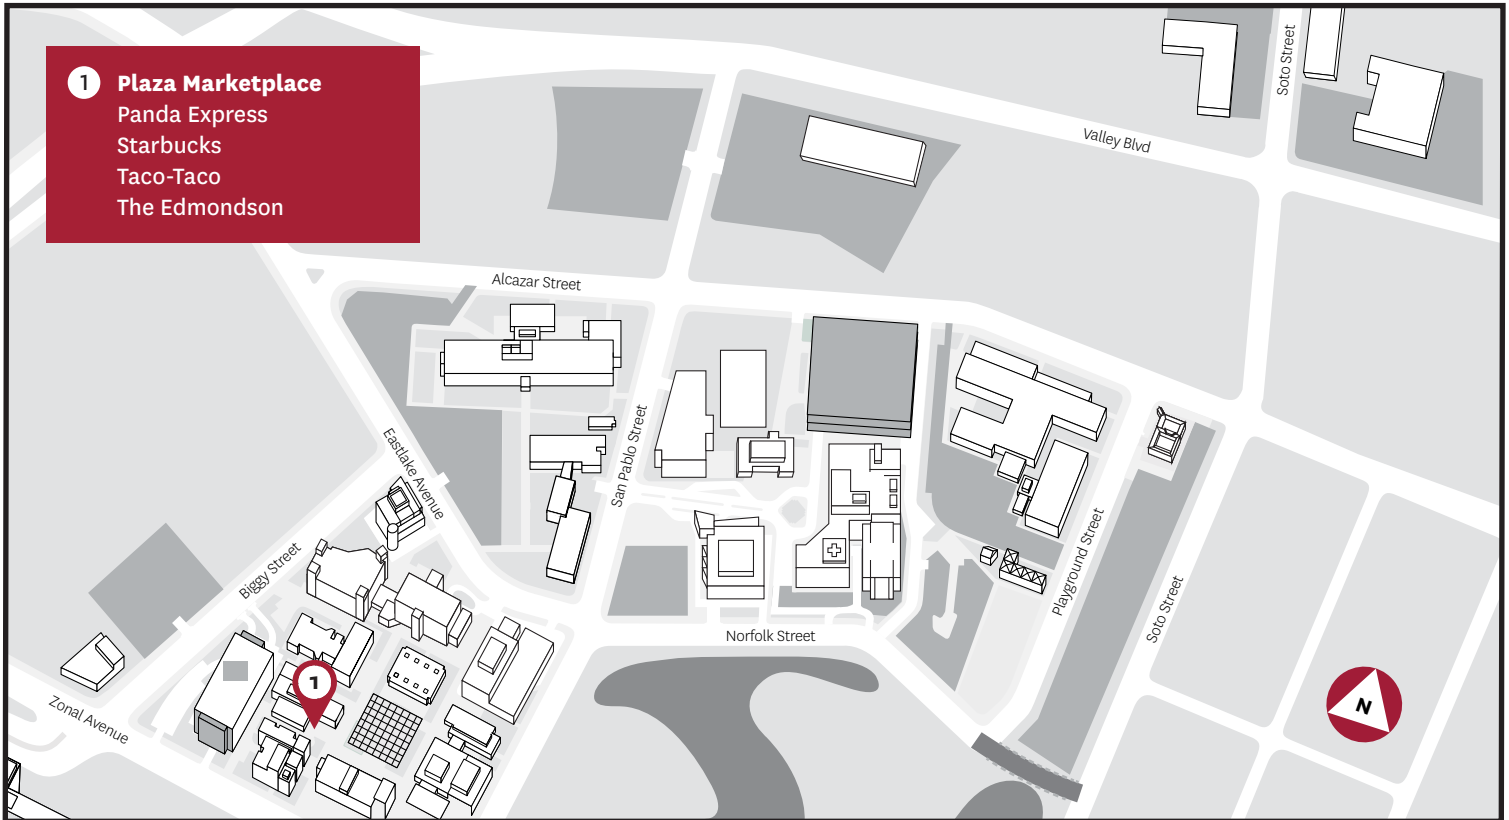

**HOURS MAY VARY FOR HOLIDAYS AND SPECIAL EVENTS.*

DINE ON!

SUMMER 2023 | HSC

	MON	TUE	WED	THU	FRI	SAT	SUN	
QUICK SERVICE RESTAURANTS	STARBUCKS					6:30AM-3PM		CLOSED
	TACO-TACO					10:30AM-3PM		CLOSED
	PANDA EXPRESS					10AM-3PM		CLOSED
	PLAZA MARKETPLACE					7AM-3PM		CLOSED
	THE EDMONDSON					11AM-2PM		CLOSED